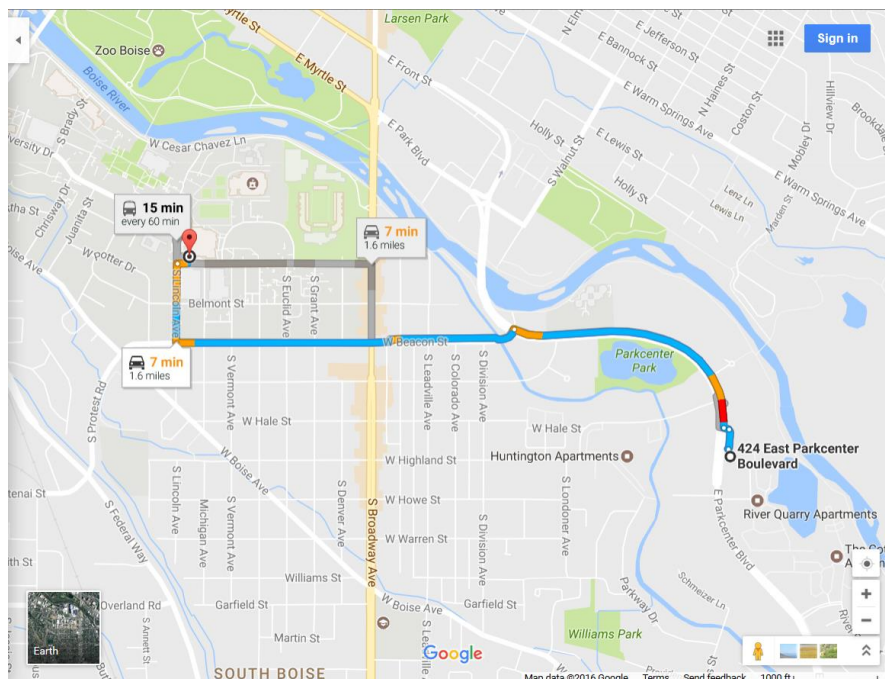

# IEHA/ISWA 2017 Annual Education Conference Hotel

SPRINGHILL SUITES®  
MARRIOTT

Rooms are reserved at the SpringHill Suites by Marriott located at:

424 E Parkcenter Blvd.  
Boise, ID 83706